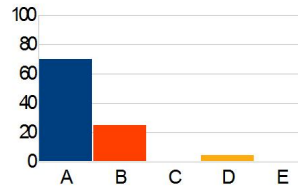

Item Analysis Graph Report

Question1

Response	Percent
A	65.00
B	35.00
C	0.00
D	0.00
E	0.00

Correct: B

Question2

Response	Percent
A	0.00
B	35.00
C	55.00
D	10.00
E	0.00

Correct: B

Question3

Response	Percent
A	10.00
B	0.00
C	90.00
D	0.00
E	0.00

Correct: C

Question4

Response	Percent
A	10.00
B	20.00
C	0.00
D	70.00
E	0.00

Correct: D

Question5

Response	Percent
A	0.00
B	10.00
C	0.00
D	0.00
E	90.00

Correct: E

Question6

Response	Percent
A	70.00
B	25.00
C	0.00
D	5.00
E	0.00

Correct: A

Question7

Response	Percent
A	15.00
B	75.00
C	0.00
D	10.00
E	0.00

Correct: B

Question8

Response	Percent
A	15.00
B	0.00
C	80.00
D	5.00
E	0.00