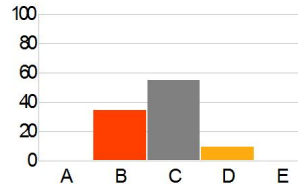

Item Analysis Graph Report

Question1

Response	Percent
A	65.00
B	35.00
C	0.00
D	0.00
E	0.00

Correct: B

Question2

Response	Percent
A	0.00
B	35.00
C	55.00
D	10.00
E	0.00

Correct: B

Question3

Response	Percent
A	10.00
B	0.00
C	90.00
D	0.00
E	0.00

Correct: C

Question4

Response	Percent
A	10.00
B	20.00
C	0.00
D	70.00
E	0.00

Correct: D

Question5

Response	Percent
A	0.00
B	10.00
C	0.00
D	0.00
E	90.00

Correct: E