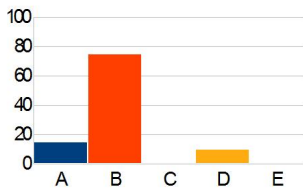

Item Analysis Graph Report

Question1

Response	Percent
A	65.00
B	35.00
C	0.00
D	0.00
E	0.00

Correct: B

Question2

Response	Percent
A	0.00
B	35.00
C	55.00
D	10.00
E	0.00

Correct: B

Question3

Response	Percent
A	10.00
B	0.00
C	90.00
D	0.00
E	0.00

Correct: C

Question4

Response	Percent
A	10.00
B	20.00
C	0.00
D	70.00
E	0.00

Correct: D

Question5

Response	Percent
A	0.00
B	10.00
C	0.00
D	0.00
E	90.00

Correct: E

Question6

Response	Percent
A	70.00
B	25.00
C	0.00
D	5.00
E	0.00

Correct: A

Question7

Response	Percent
A	15.00
B	75.00
C	0.00
D	10.00
E	0.00

Correct: B

Question8

Response	Percent
A	15.00
B	0.00
C	80.00
D	5.00
E	0.00