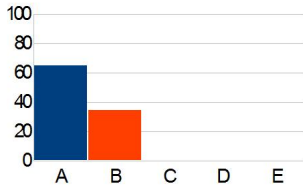

Item Analysis Graph Report

Question1

Response	Percent
A	65.00
B	35.00
C	0.00
D	0.00
E	0.00

Correct: B

Question2

Response	Percent
A	0.00
B	35.00
C	55.00
D	10.00
E	0.00

Correct: B

Question3

Response	Percent
A	10.00
B	0.00
C	90.00
D	0.00
E	0.00

Correct: C

Question4

Response	Percent
A	10.00
B	20.00
C	0.00
D	70.00
E	0.00

Correct: D

Question5

Response	Percent
A	0.00
B	10.00
C	0.00
D	0.00
E	90.00

Correct: E