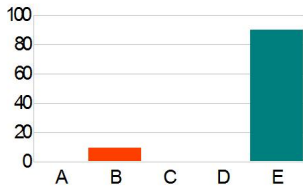

Item Analysis Graph Report

Question1

Response	Percent
A	65.00
B	35.00
C	0.00
D	0.00
E	0.00

Correct: B

Question2

Response	Percent
A	0.00
B	35.00
C	55.00
D	10.00
E	0.00

Correct: B

Question3

Response	Percent
A	10.00
B	0.00
C	90.00
D	0.00
E	0.00

Correct: C

Question4

Response	Percent
A	10.00
B	20.00
C	0.00
D	70.00
E	0.00

Correct: D

Question5

Response	Percent
A	0.00
B	10.00
C	0.00
D	0.00
E	90.00

Correct: E

Question6

Response	Percent
A	70.00
B	25.00
C	0.00
D	5.00
E	0.00

Correct: A

Question7

Response	Percent
A	15.00
B	75.00
C	0.00
D	10.00
E	0.00

Correct: B

Question8

Response	Percent
A	15.00
B	0.00
C	80.00
D	5.00
E	0.00