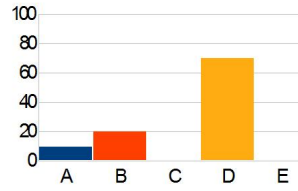

Item Analysis Graph Report

Question1

Response	Percent
A	65.00
B	35.00
C	0.00
D	0.00
E	0.00

Correct: B

Question2

Response	Percent
A	0.00
B	35.00
C	55.00
D	10.00
E	0.00

Correct: B

Question3

Response	Percent
A	10.00
B	0.00
C	90.00
D	0.00
E	0.00

Correct: C

Question4

Response	Percent
A	10.00
B	20.00
C	0.00
D	70.00
E	0.00

Correct: D

Question5

Response	Percent
A	0.00
B	10.00
C	0.00
D	0.00
E	90.00

Correct: E