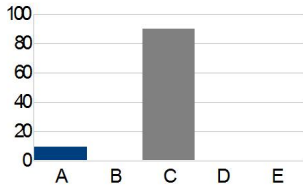

Item Analysis Graph Report

Question1

Response	Percent
A	65.00
B	35.00
C	0.00
D	0.00
E	0.00

Correct: B

Question2

Response	Percent
A	0.00
B	35.00
C	55.00
D	10.00
E	0.00

Correct: B

Question3

Response	Percent
A	10.00
B	0.00
C	90.00
D	0.00
E	0.00

Correct: C

Question4

Response	Percent
A	10.00
B	20.00
C	0.00
D	70.00
E	0.00

Correct: D

Question5

Response	Percent
A	0.00
B	10.00
C	0.00
D	0.00
E	90.00

Correct: E